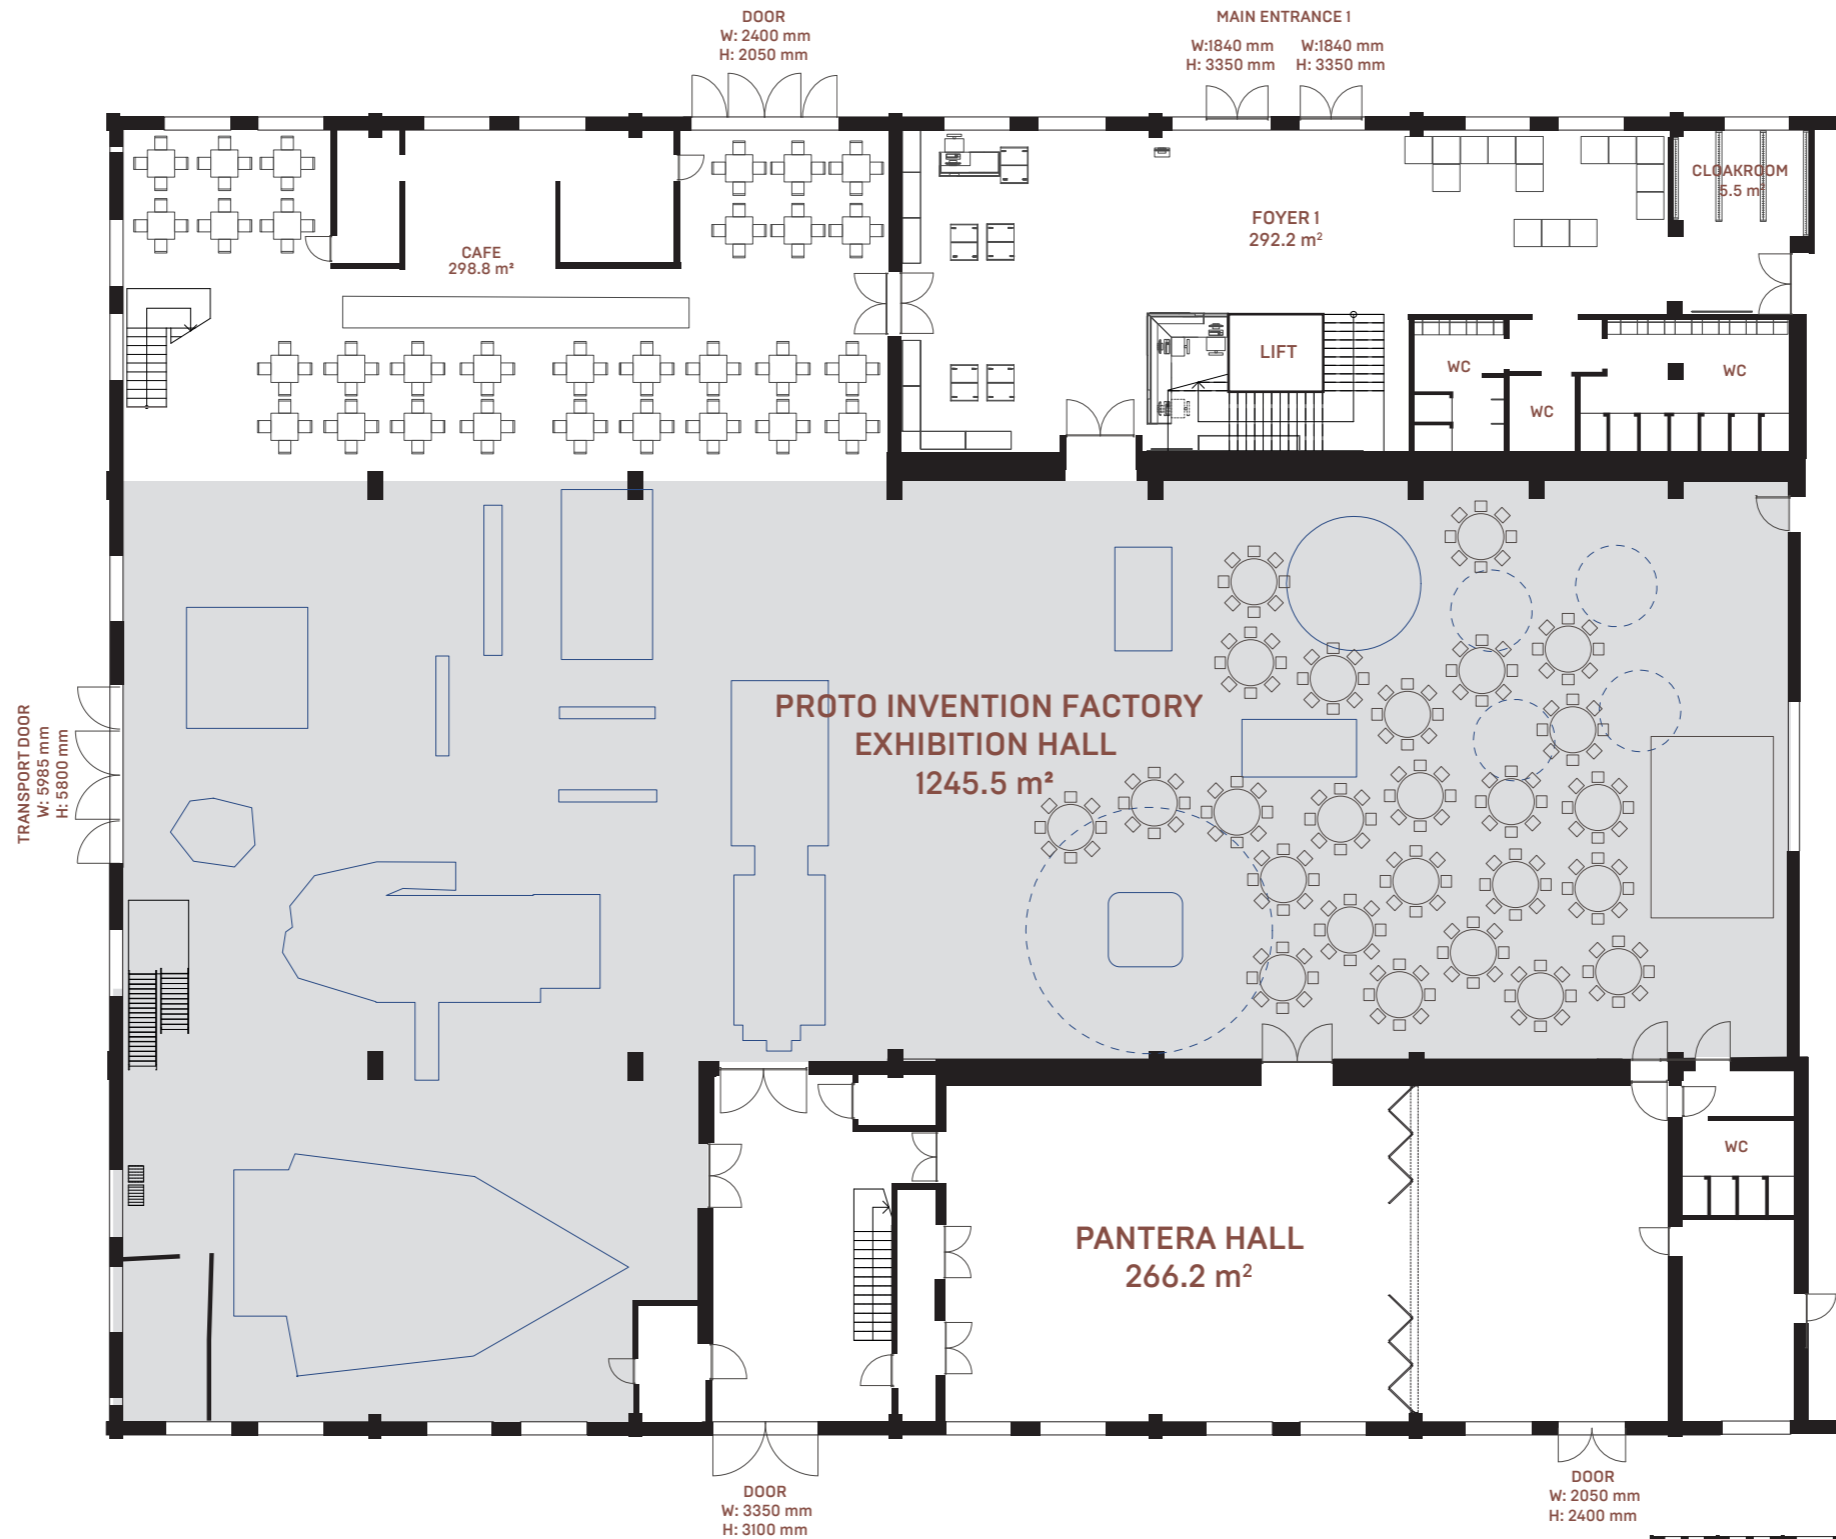

25 TABLES / 200 SEATS

■ TABLES (200 SEATS)

■ EXHIBITS

**NOBLESSNER FOUNDRY / PROTO INVENTION FACTORY**

**1. FLOOR**

1:250

Noblessner Park OÜ / Reg 14158153  
 Peetri 10, Tallinn, Harjumaa 10415  
 info@protofactory.ee