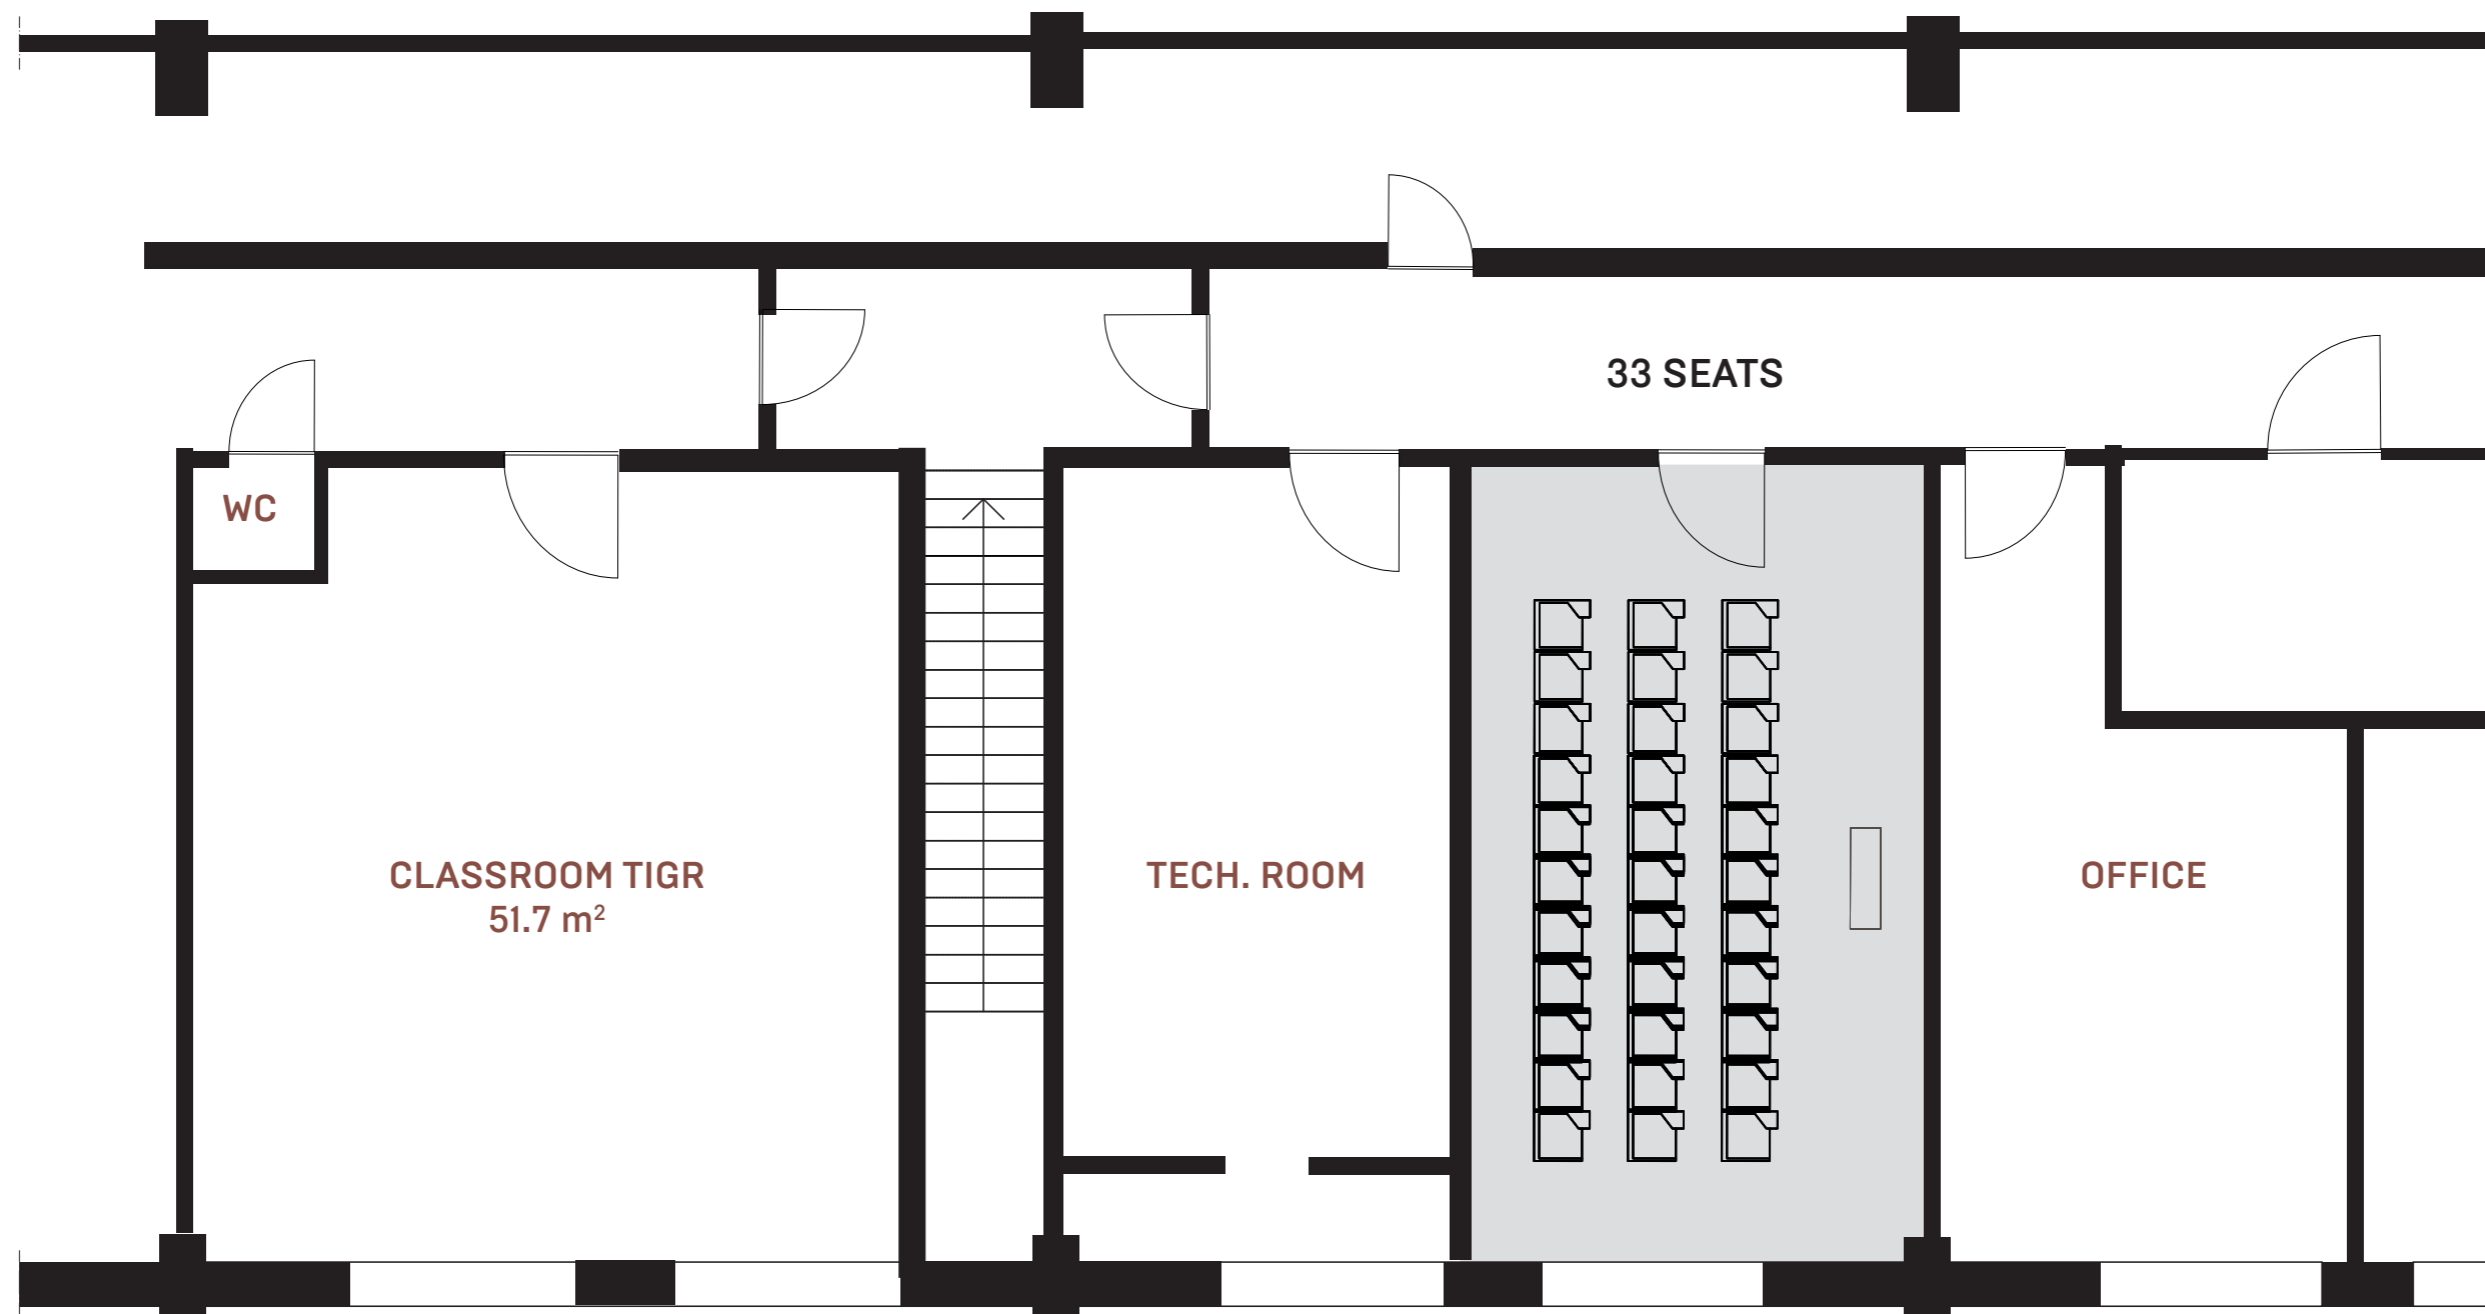

NOBLESSNER FOUNDRY / PROTO INVENTION FACTORY
CLASSROOM LEOPARD

35,1 m²

1:75

Noblessner Park OÜ / Reg 14158153
Peetri 10, Tallinn, Harjumaa 10415
info@protofactory.ee