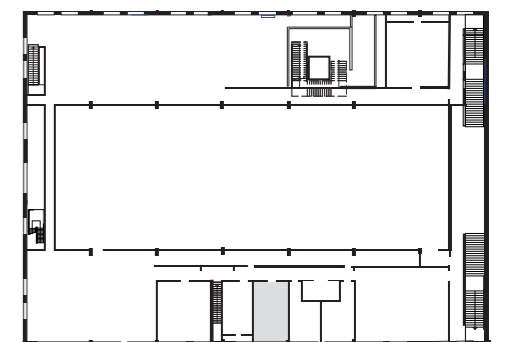

**NOBLESSNER FOUNDRY / PROTO INVENTION FACTORY  
CLASSROOM LEOPARD**

35,1 m<sup>2</sup>

1:75

Noblessner Park OÜ / Reg 14158153  
Peetri 10, Tallinn, Harjumaa 10415  
info@protofactory.ee

**NOBLESSNER FOUNDRY / PROTO INVENTION FACTORY  
CLASSROOM LEOPARD**