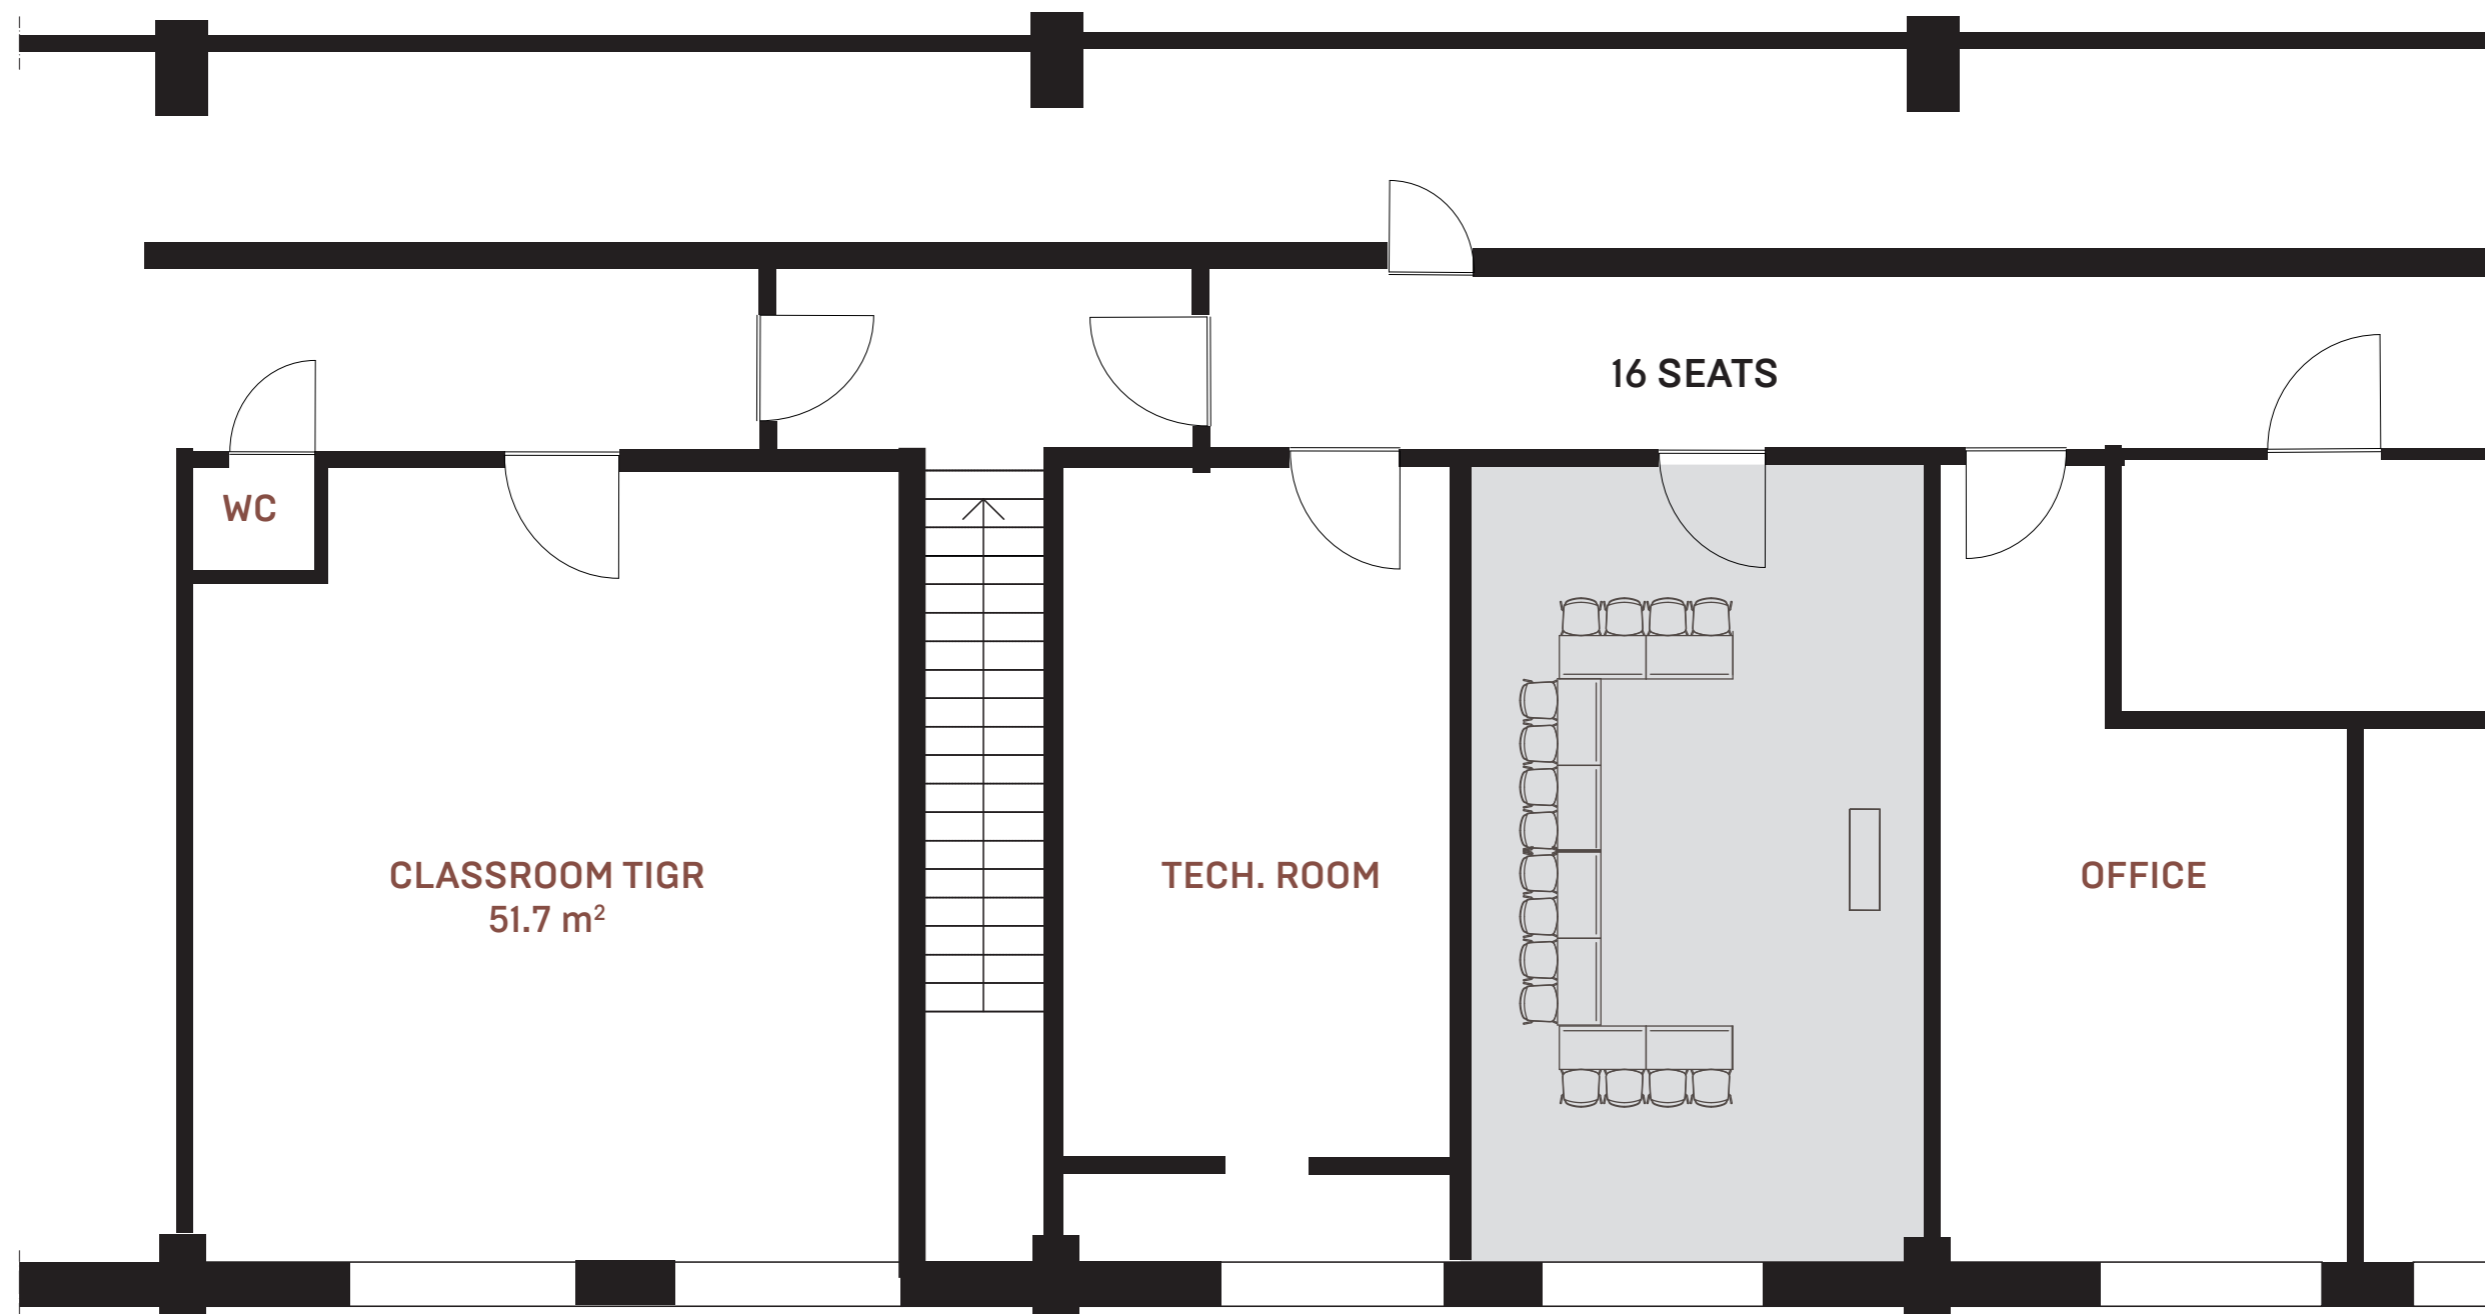

**NOBLESSNER FOUNDRY / PROTO INVENTION FACTORY  
CLASSROOM LEOPARD**

35,1 m<sup>2</sup>

1:75

Noblessner Park OÜ / Reg 14158153  
Peetri 10, Tallinn, Harjumaa 10415  
info@protofactory.ee

**NOBLESSNER FOUNDRY / PROTO INVENTION FACTORY  
CLASSROOM LEOPARD**