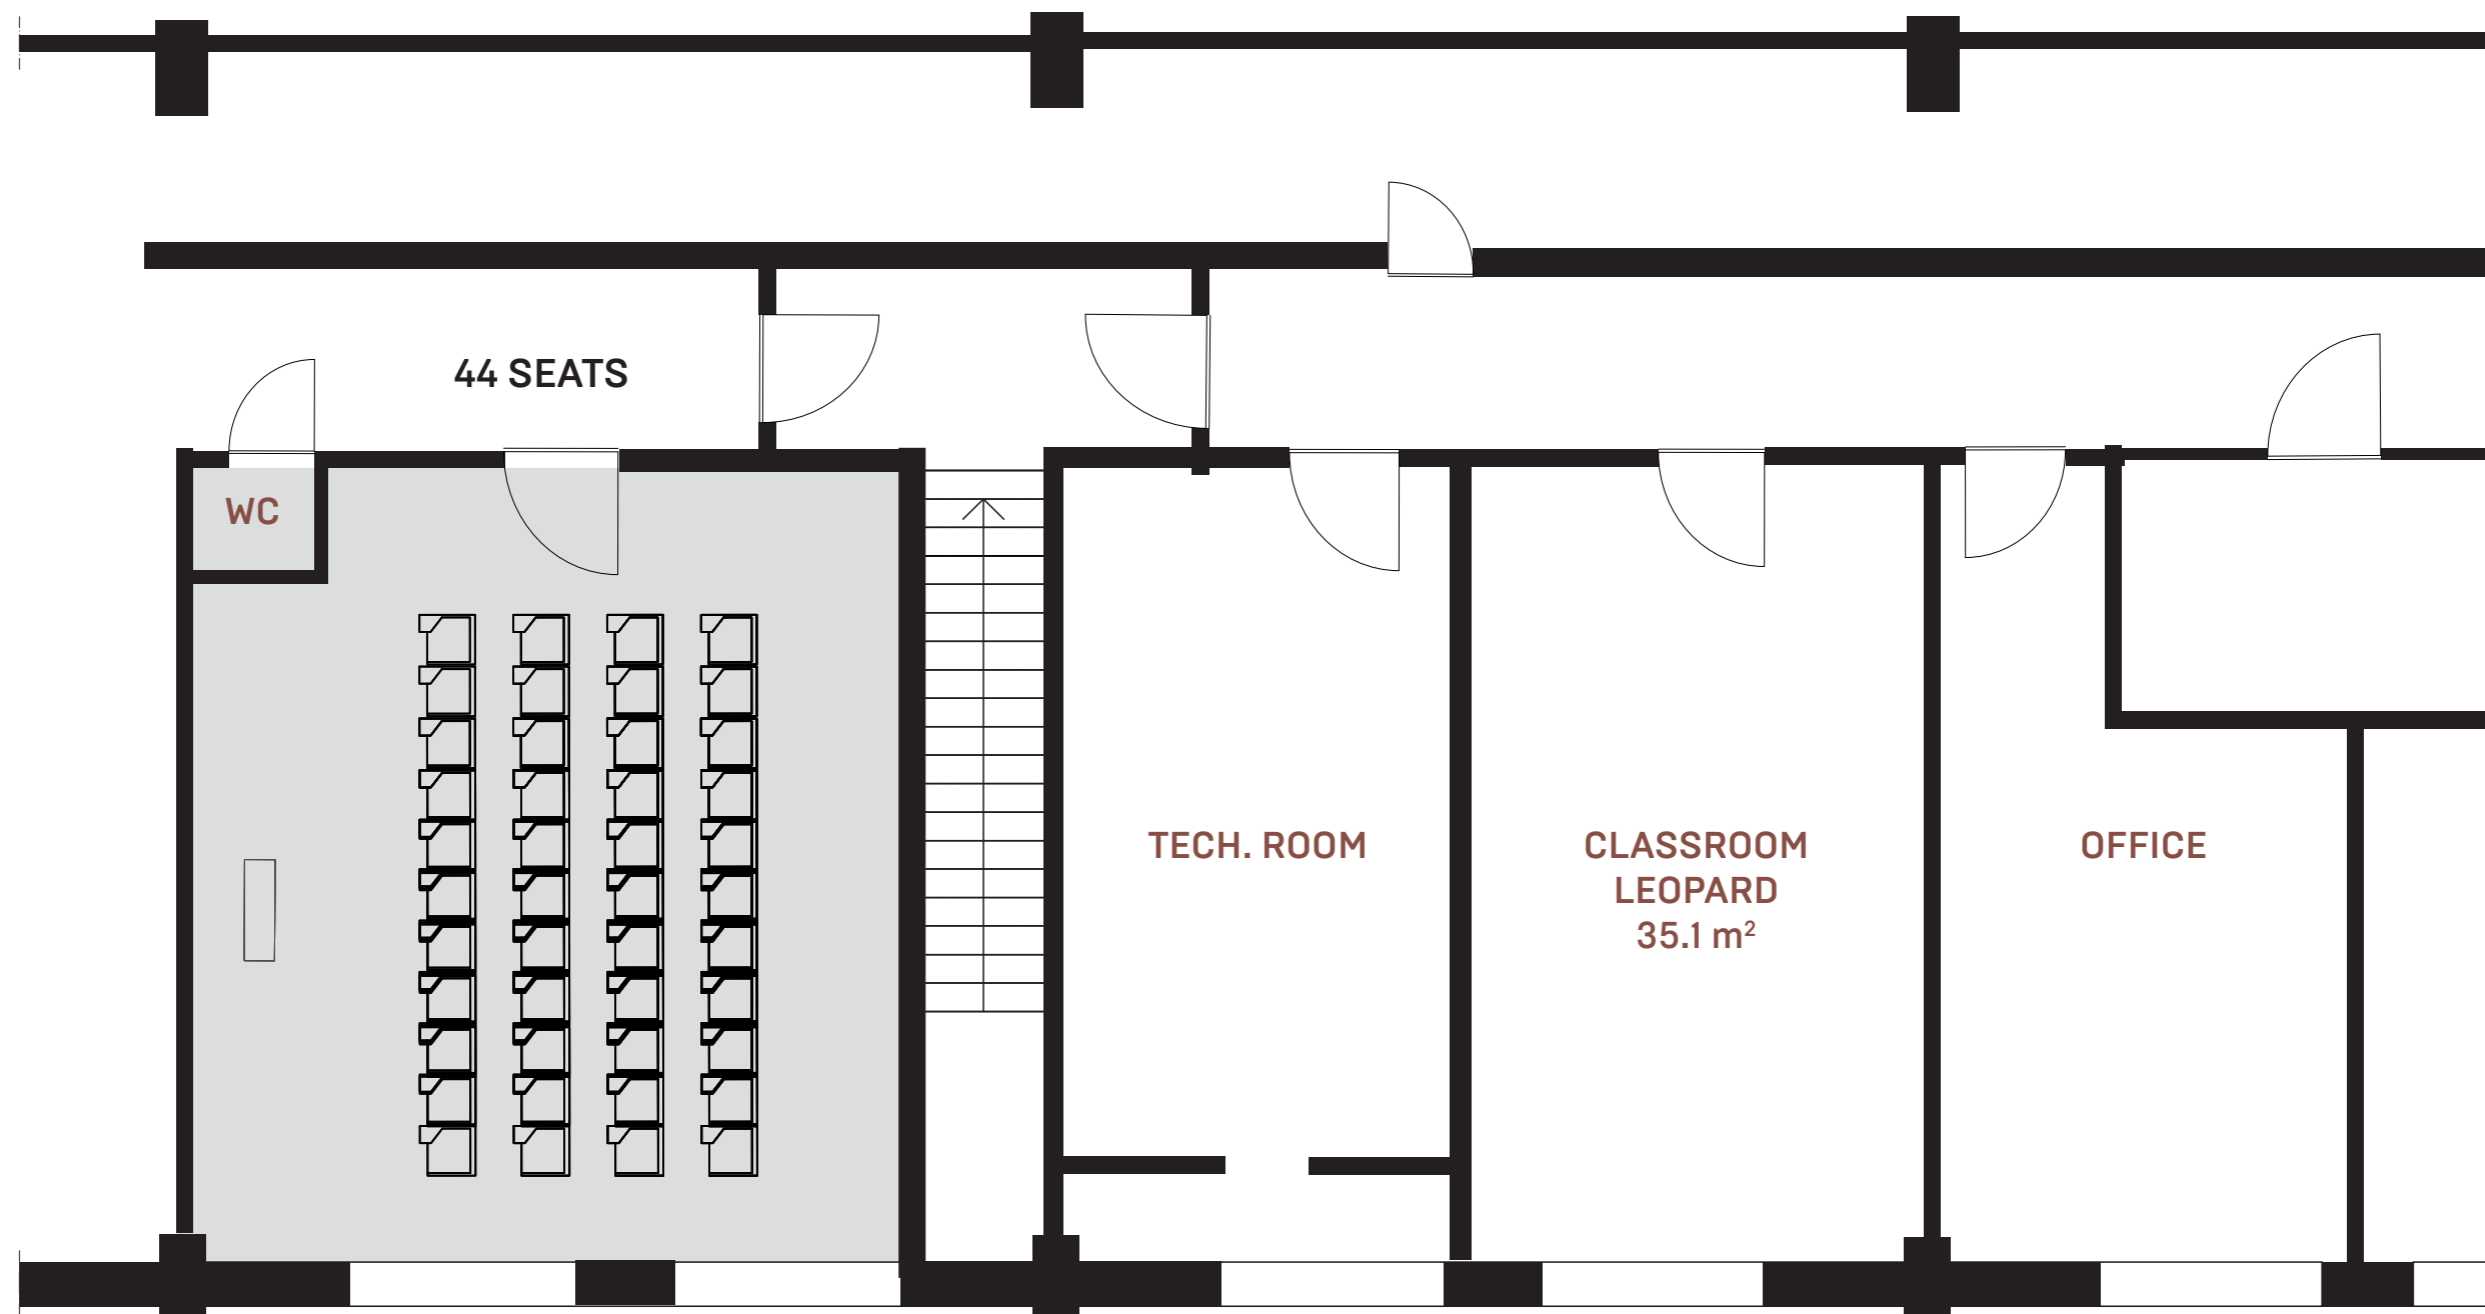

**NOBLESSNER FOUNDRY / PROTO INVENTION FACTORY
CLASSROOM TIGR**

51,7 m²

1:75

Noblessner Park OÜ / Reg 14158153
Peetri 10, Tallinn, Harjumaa 10415
info@protofactory.ee

**NOBLESSNER FOUNDRY / PROTO INVENTION FACTORY
CLASSROOM TIGR**

51,7 m²

1:75

Noblessner Park OÜ / Reg 14158153
 Peetri 10, Tallinn, Harjumaa 10415
 info@protofactory.ee

**NOBLESSNER FOUNDRY / PROTO INVENTION FACTORY
CLASSROOM TIGR**

51,7 m²

1:75

Noblessner Park OÜ / Reg 14158153
Peetri 10, Tallinn, Harjumaa 10415
info@protofactory.ee