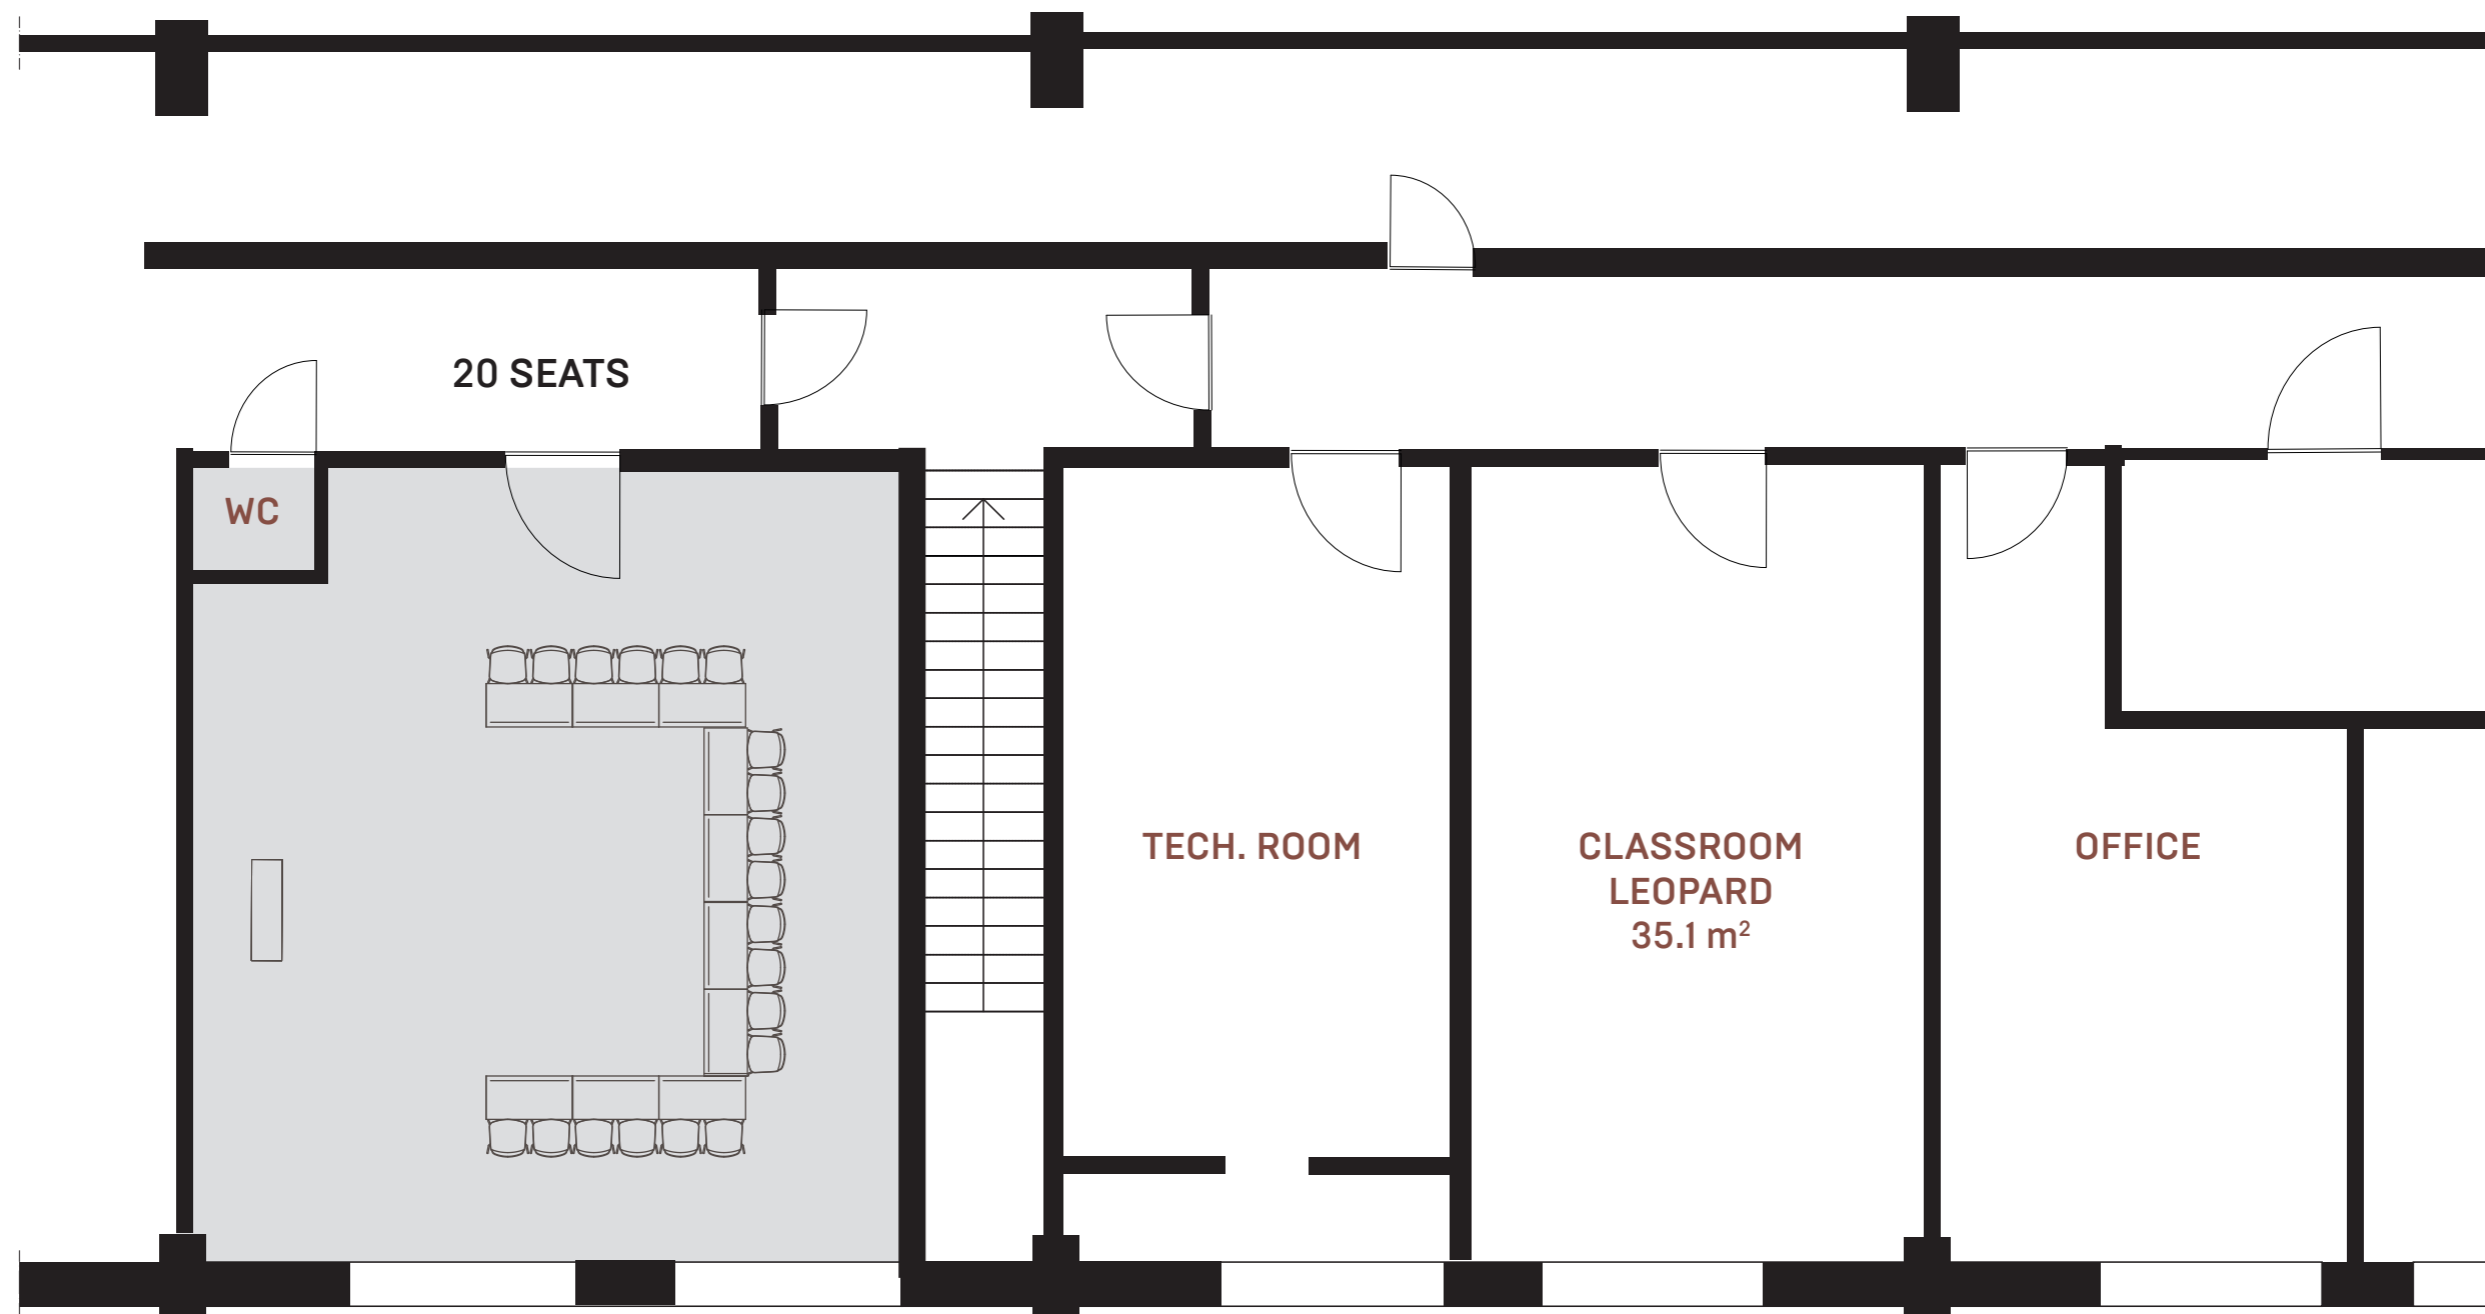

**NOBLESSNER FOUNDRY / PROTO INVENTION FACTORY
CLASSROOM TIGR**

51,7 m²

1:75

Noblessner Park OÜ / Reg 14158153
Peetri 10, Tallinn, Harjumaa 10415
info@protofactory.ee

**NOBLESSNER FOUNDRY / PROTO INVENTION FACTORY
CLASSROOM TIGR**

51,7 m²

1:75

Noblessner Park OÜ / Reg 14158153
 Peetri 10, Tallinn, Harjumaa 10415
 info@protofactory.ee

**NOBLESSNER FOUNDRY / PROTO INVENTION FACTORY
CLASSROOM TIGR**

51,7 m²

1:75

Noblessner Park OÜ / Reg 14158153
Peetri 10, Tallinn, Harjumaa 10415
info@protofactory.ee