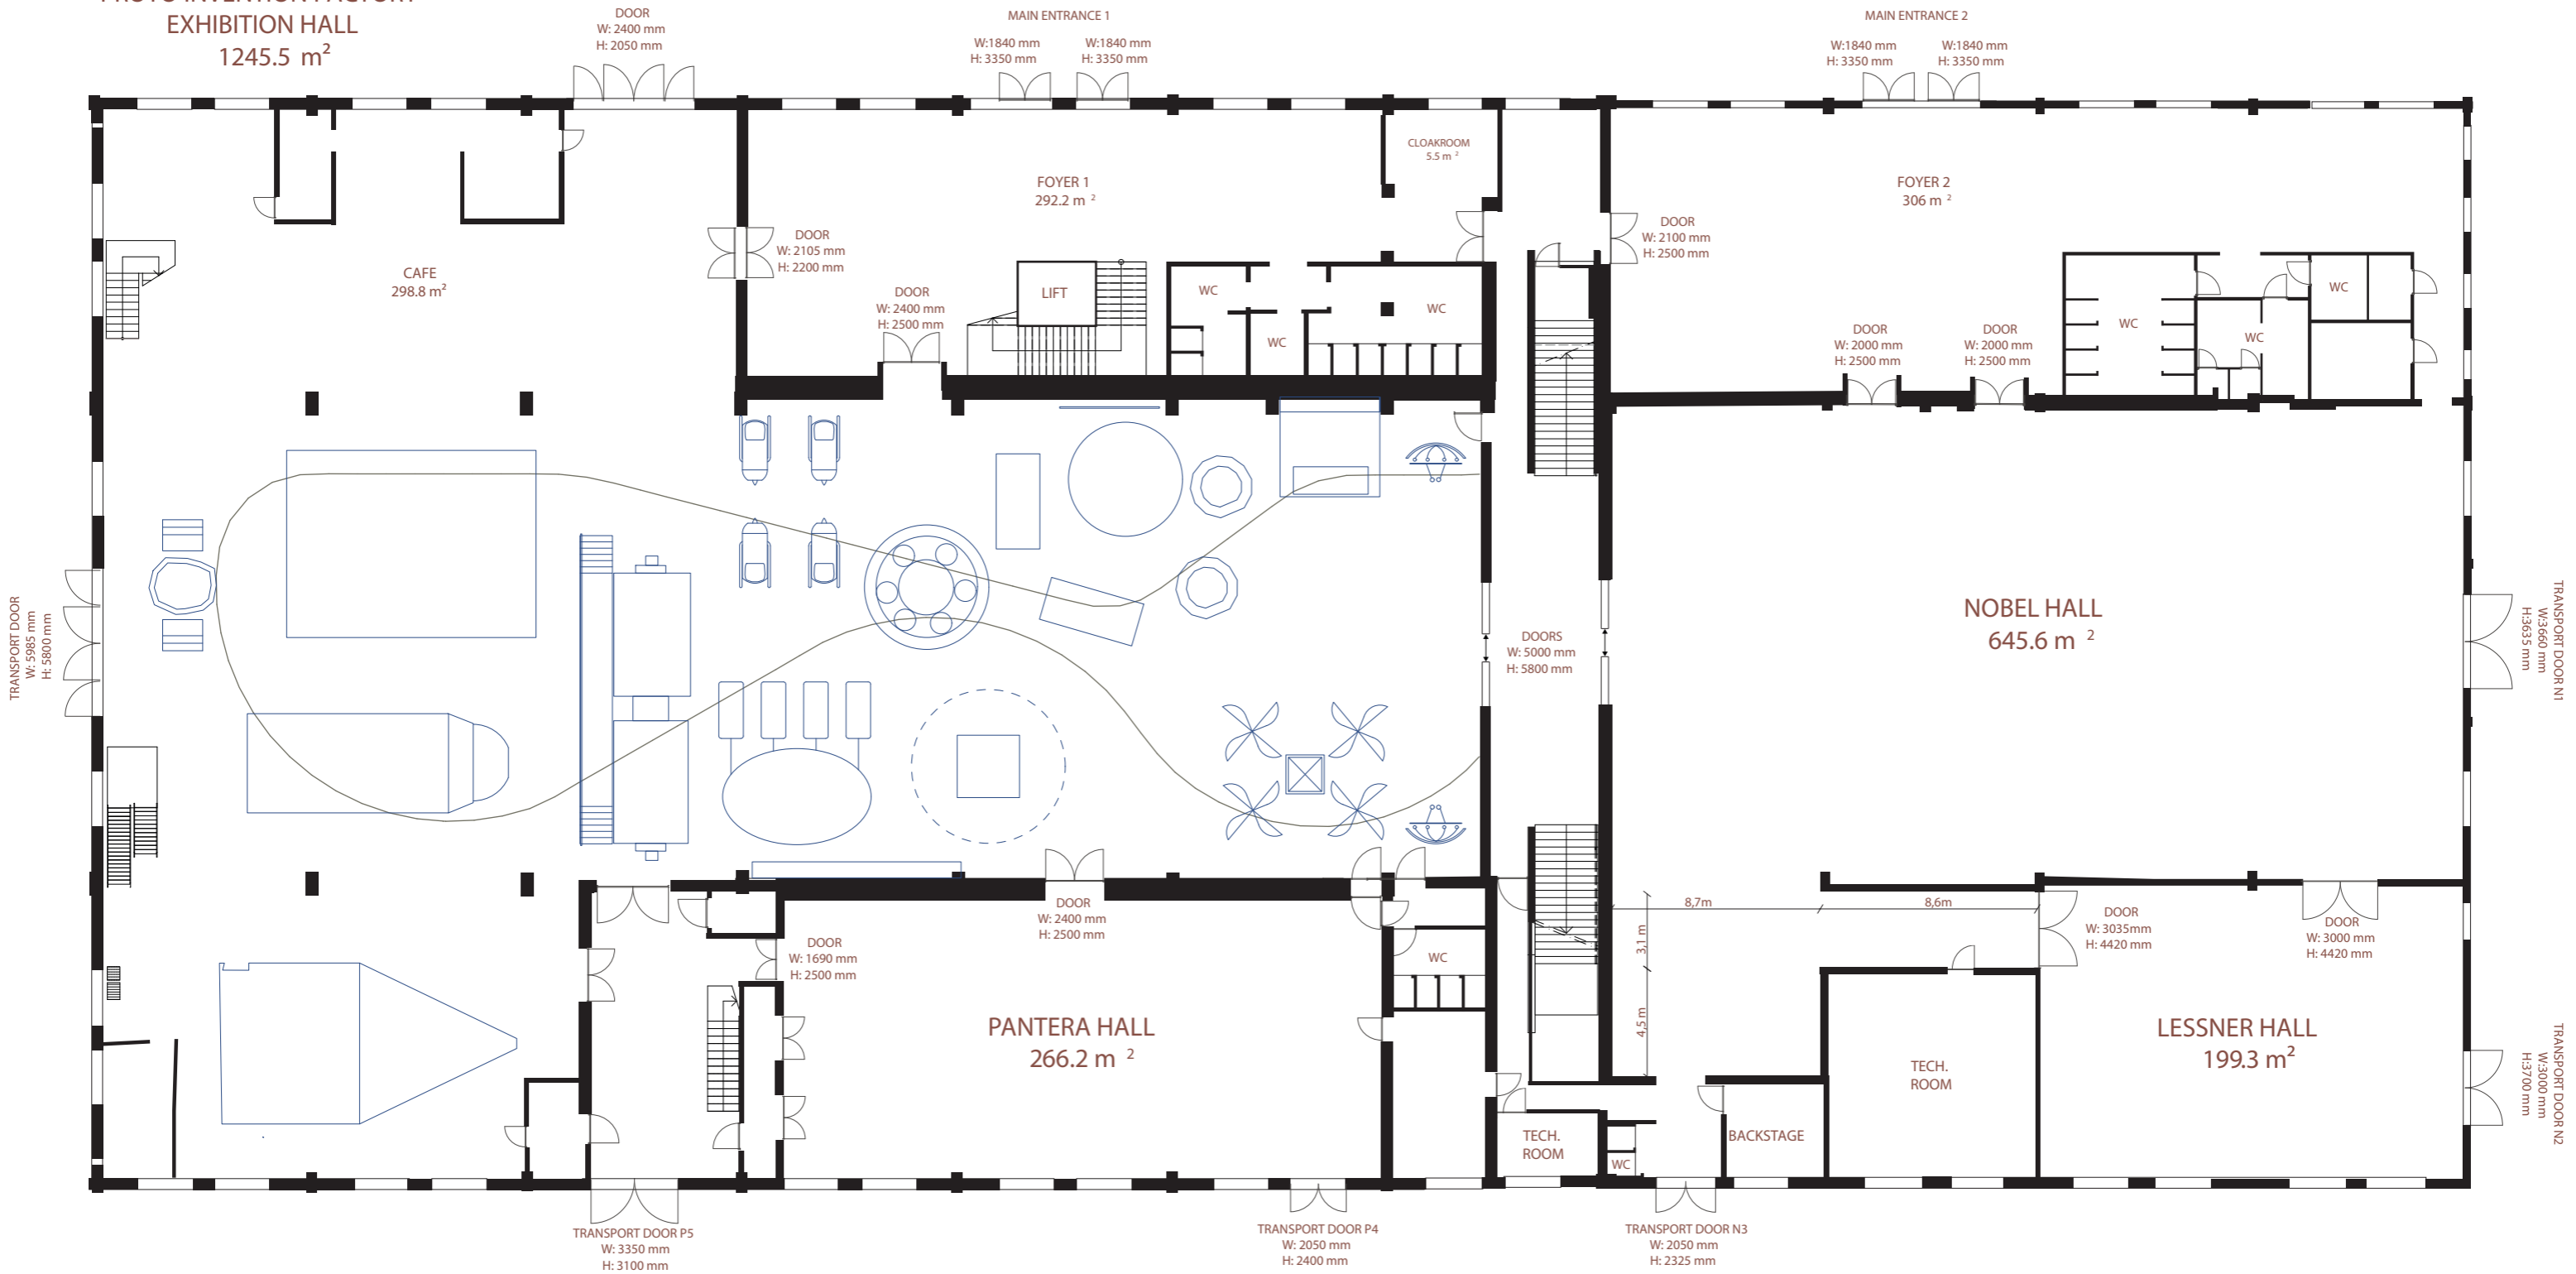

PROTO INVENTION FACTORY
EXHIBITION HALL
1245.5 m²

NOBLESSNER FOUNDRY / PROTO INVENTION FACTORY
1. FLOOR 1:250