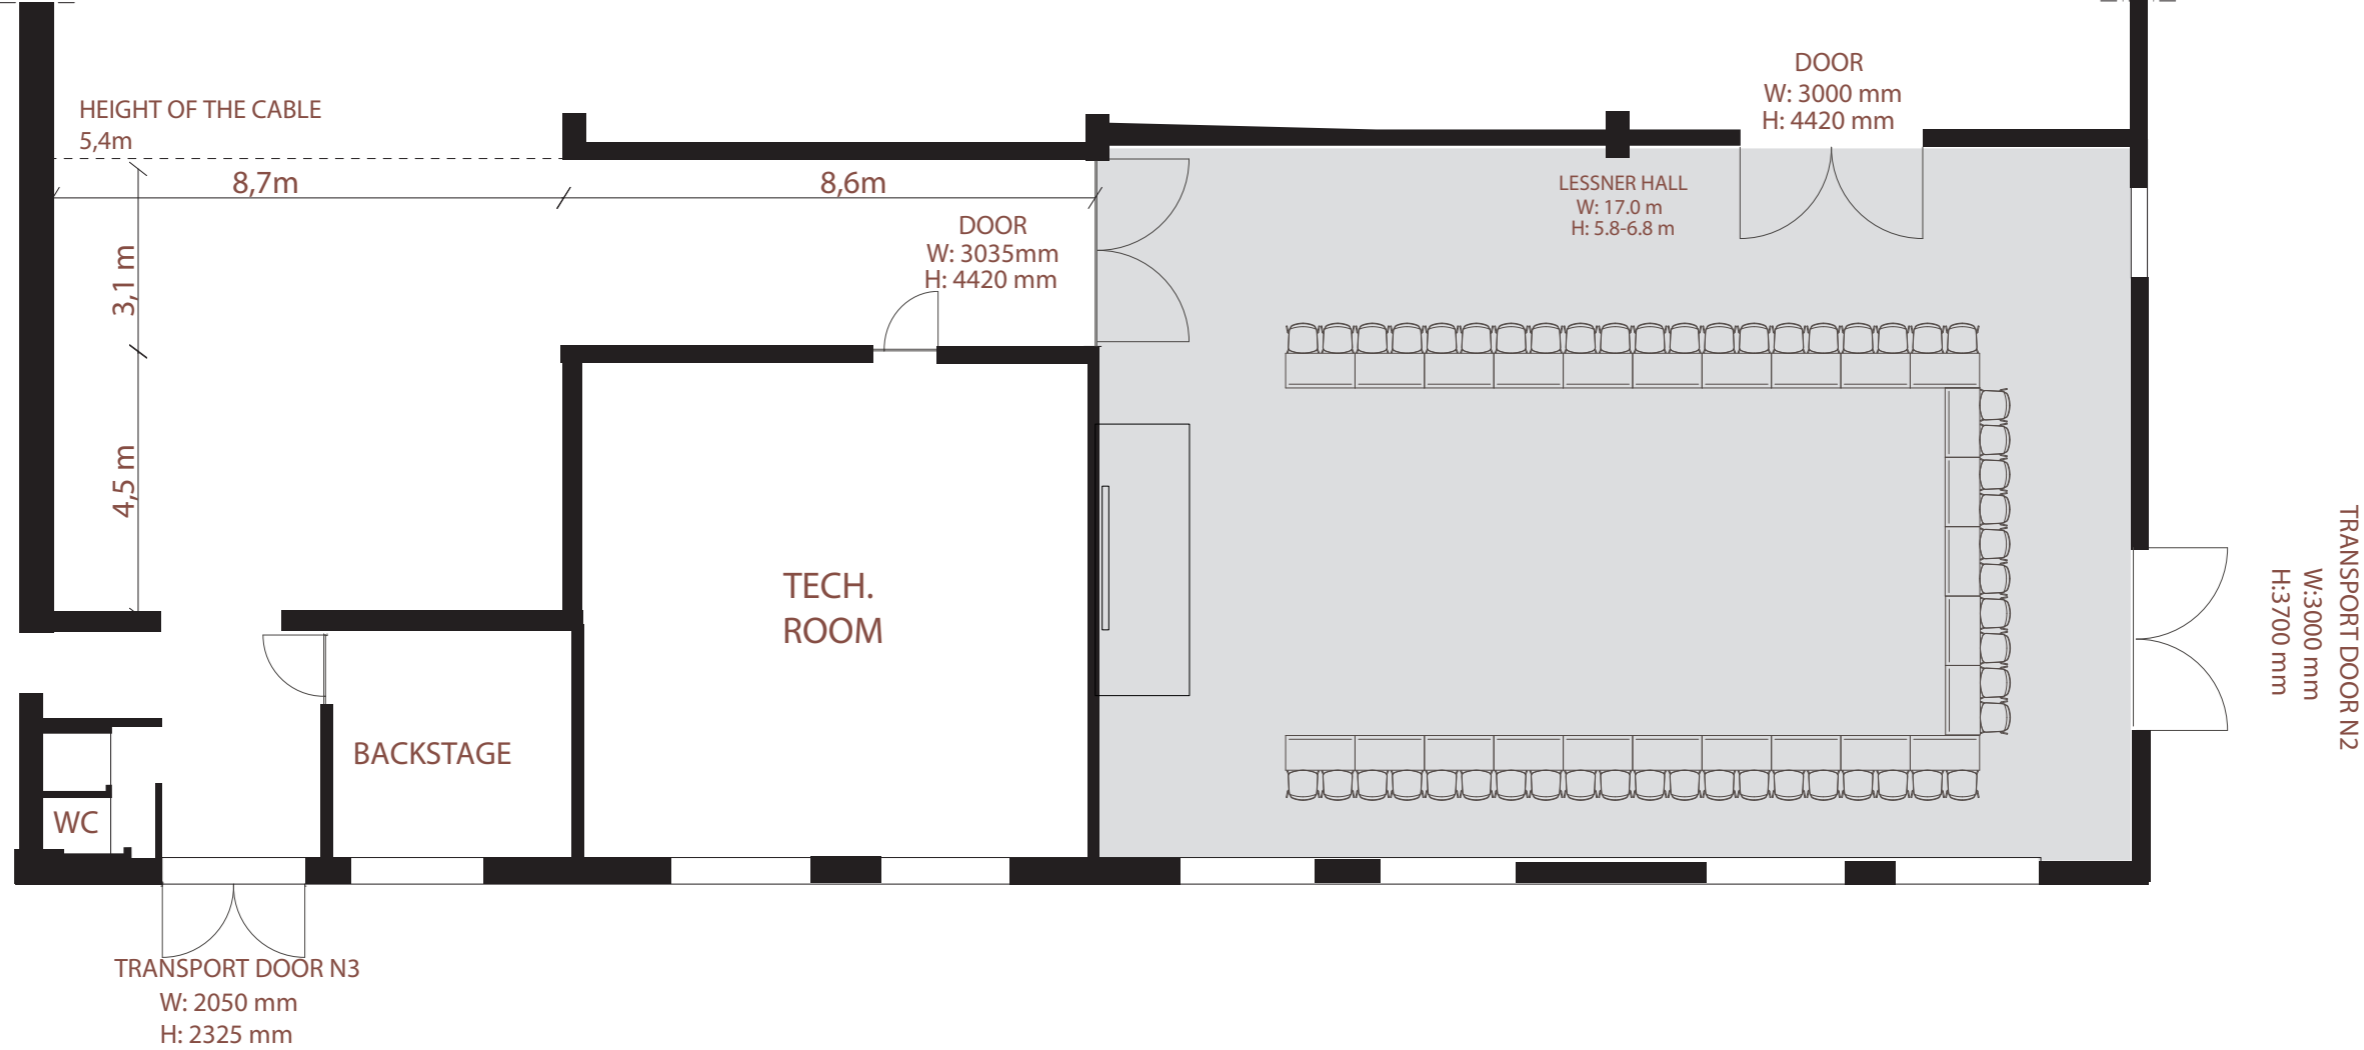

96 SEATS / 12 TABLES

**NOBLESSNER FOUNDRY
LESSNER HALL**

199.3 m²

1:100

Elamuskeskus OÜ / Reg 14525674
Peetri 10, Tallinn, Harjumaa 10415
info@protofactory.ee

150 SEATS

**NOBLESSNER FOUNDRY
LESSNER HALL**

199.3 m²

1:100

50 SEATS

**NOBLESSNER FOUNDRY
LESSNER HALL**

199.3 m² 1:100