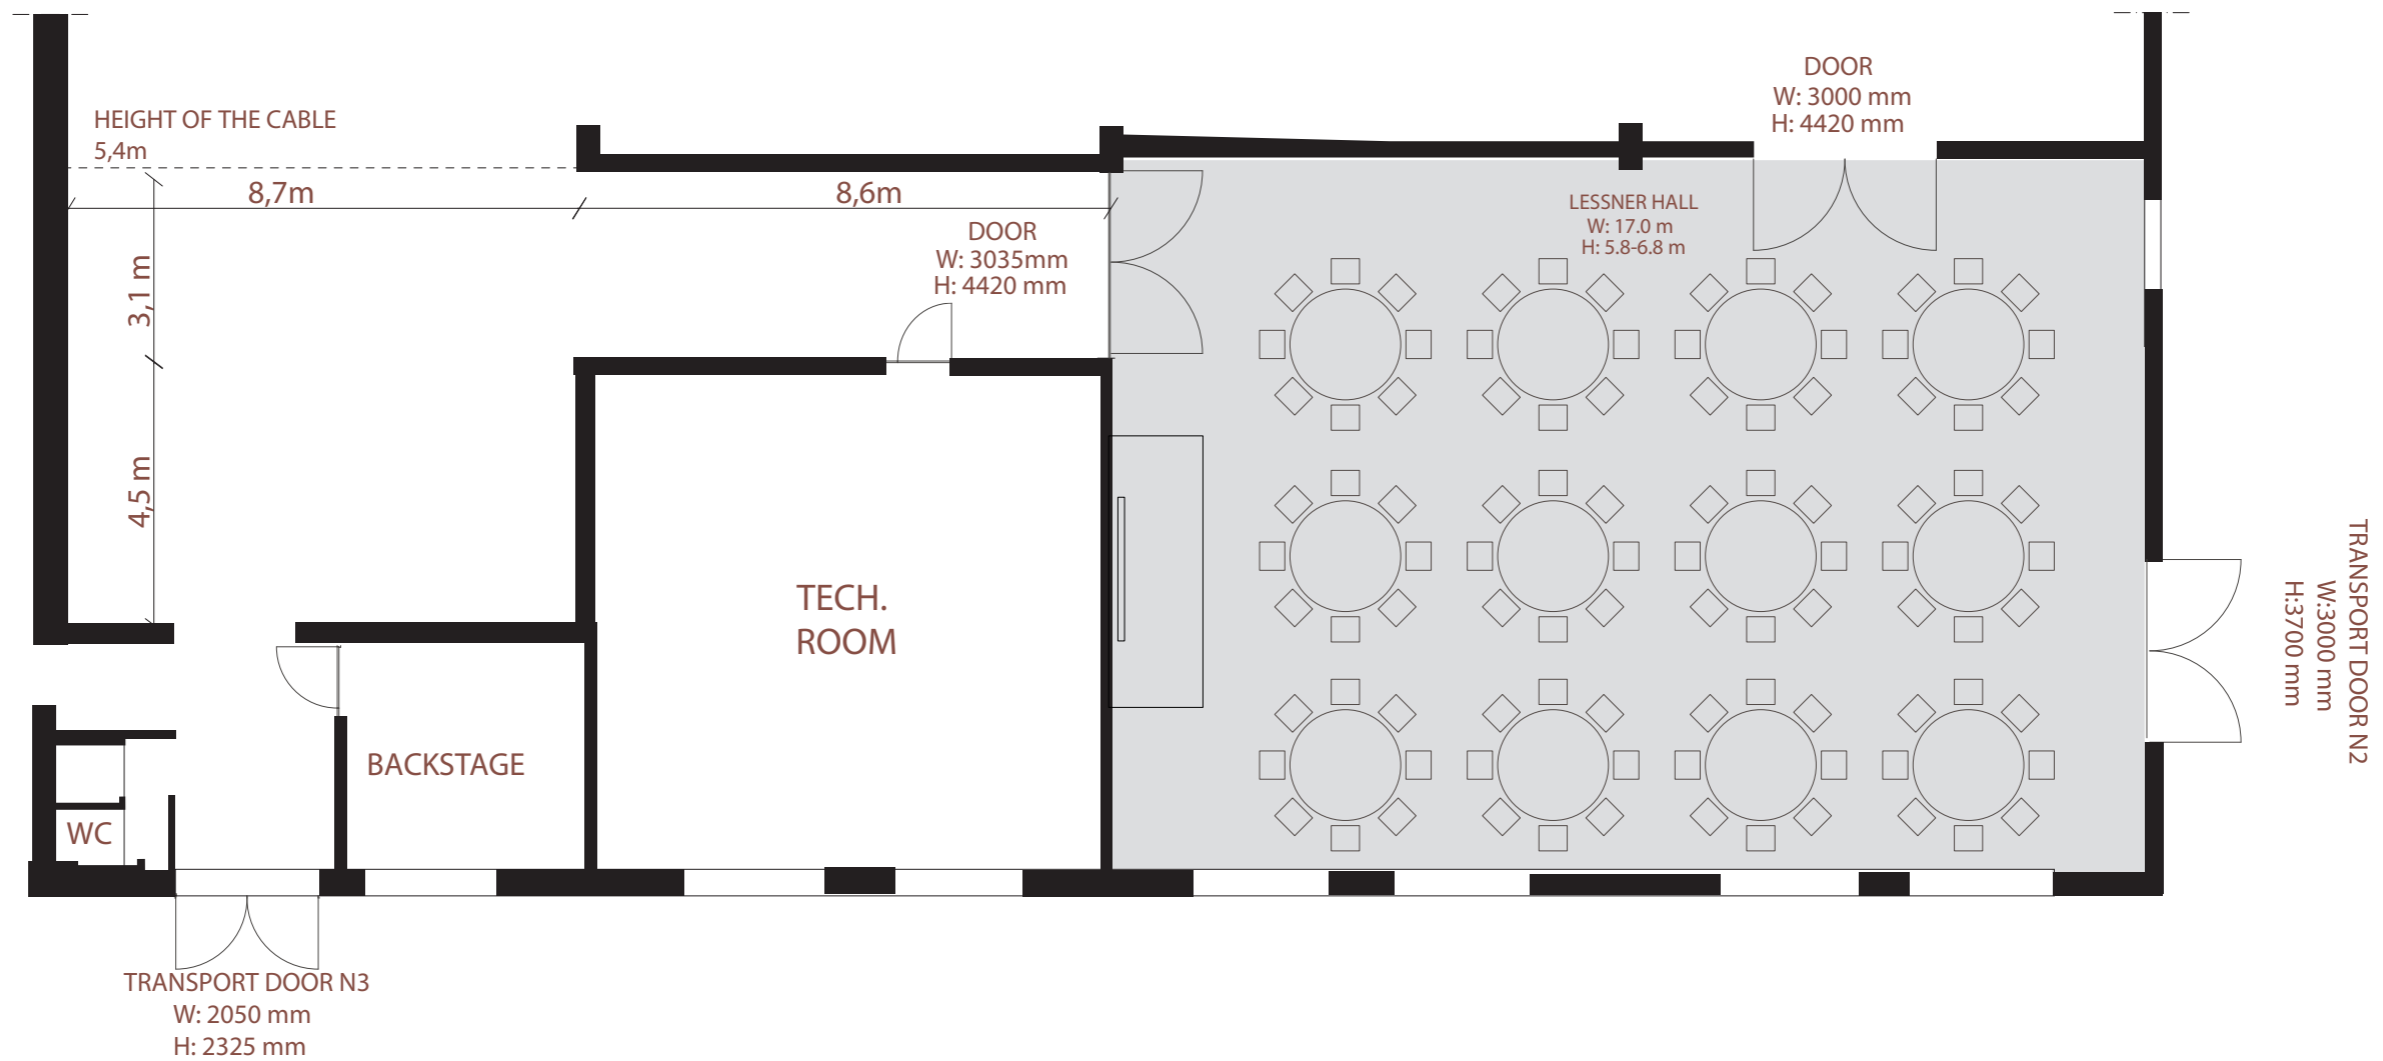

96 SEATS / 12 TABLES

**NOBLESSNER FOUNDRY
LESSNER HALL**

199.3 m²

1:100

Elamuskeskus OÜ / Reg 14525674
Peetri 10, Tallinn, Harjumaa 10415
info@protofactory.ee

150 SEATS

**NOBLESSNER FOUNDRY
LESSNER HALL**

199.3 m²

1:100

50 SEATS

**NOBLESSNER FOUNDRY
LESSNER HALL**

199.3 m² 1:100