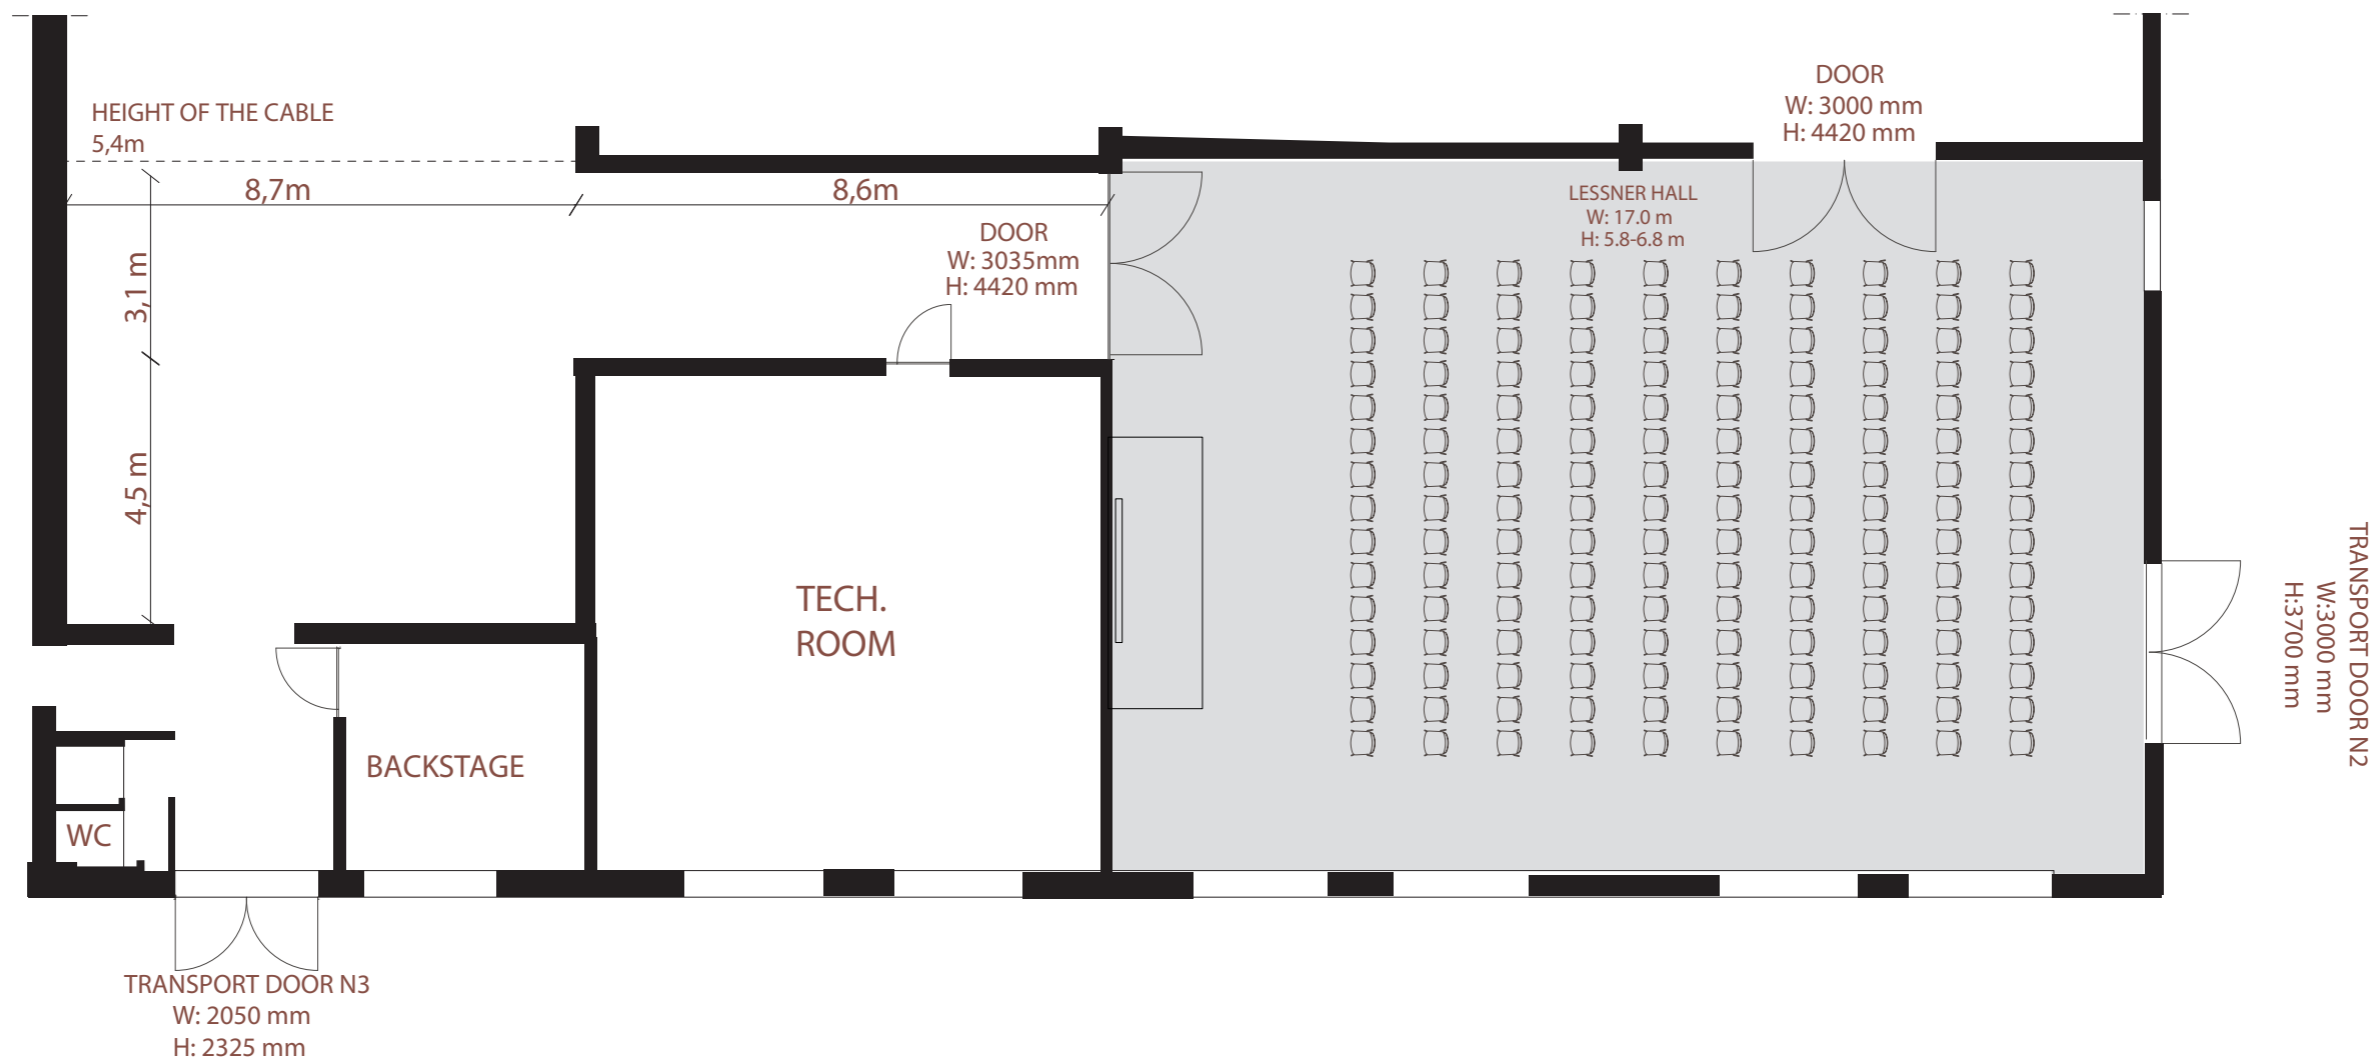

96 SEATS / 12 TABLES

**NOBLESSNER FOUNDRY
LESSNER HALL**

199.3 m²

1:100

Elamuskeskus OÜ / Reg 14525674
Peetri 10, Tallinn, Harjumaa 10415
info@protofactory.ee

150 SEATS

**NOBLESSNER FOUNDRY
LESSNER HALL**

199.3 m²

1:100

50 SEATS

**NOBLESSNER FOUNDRY
LESSNER HALL**

199.3 m² 1:100