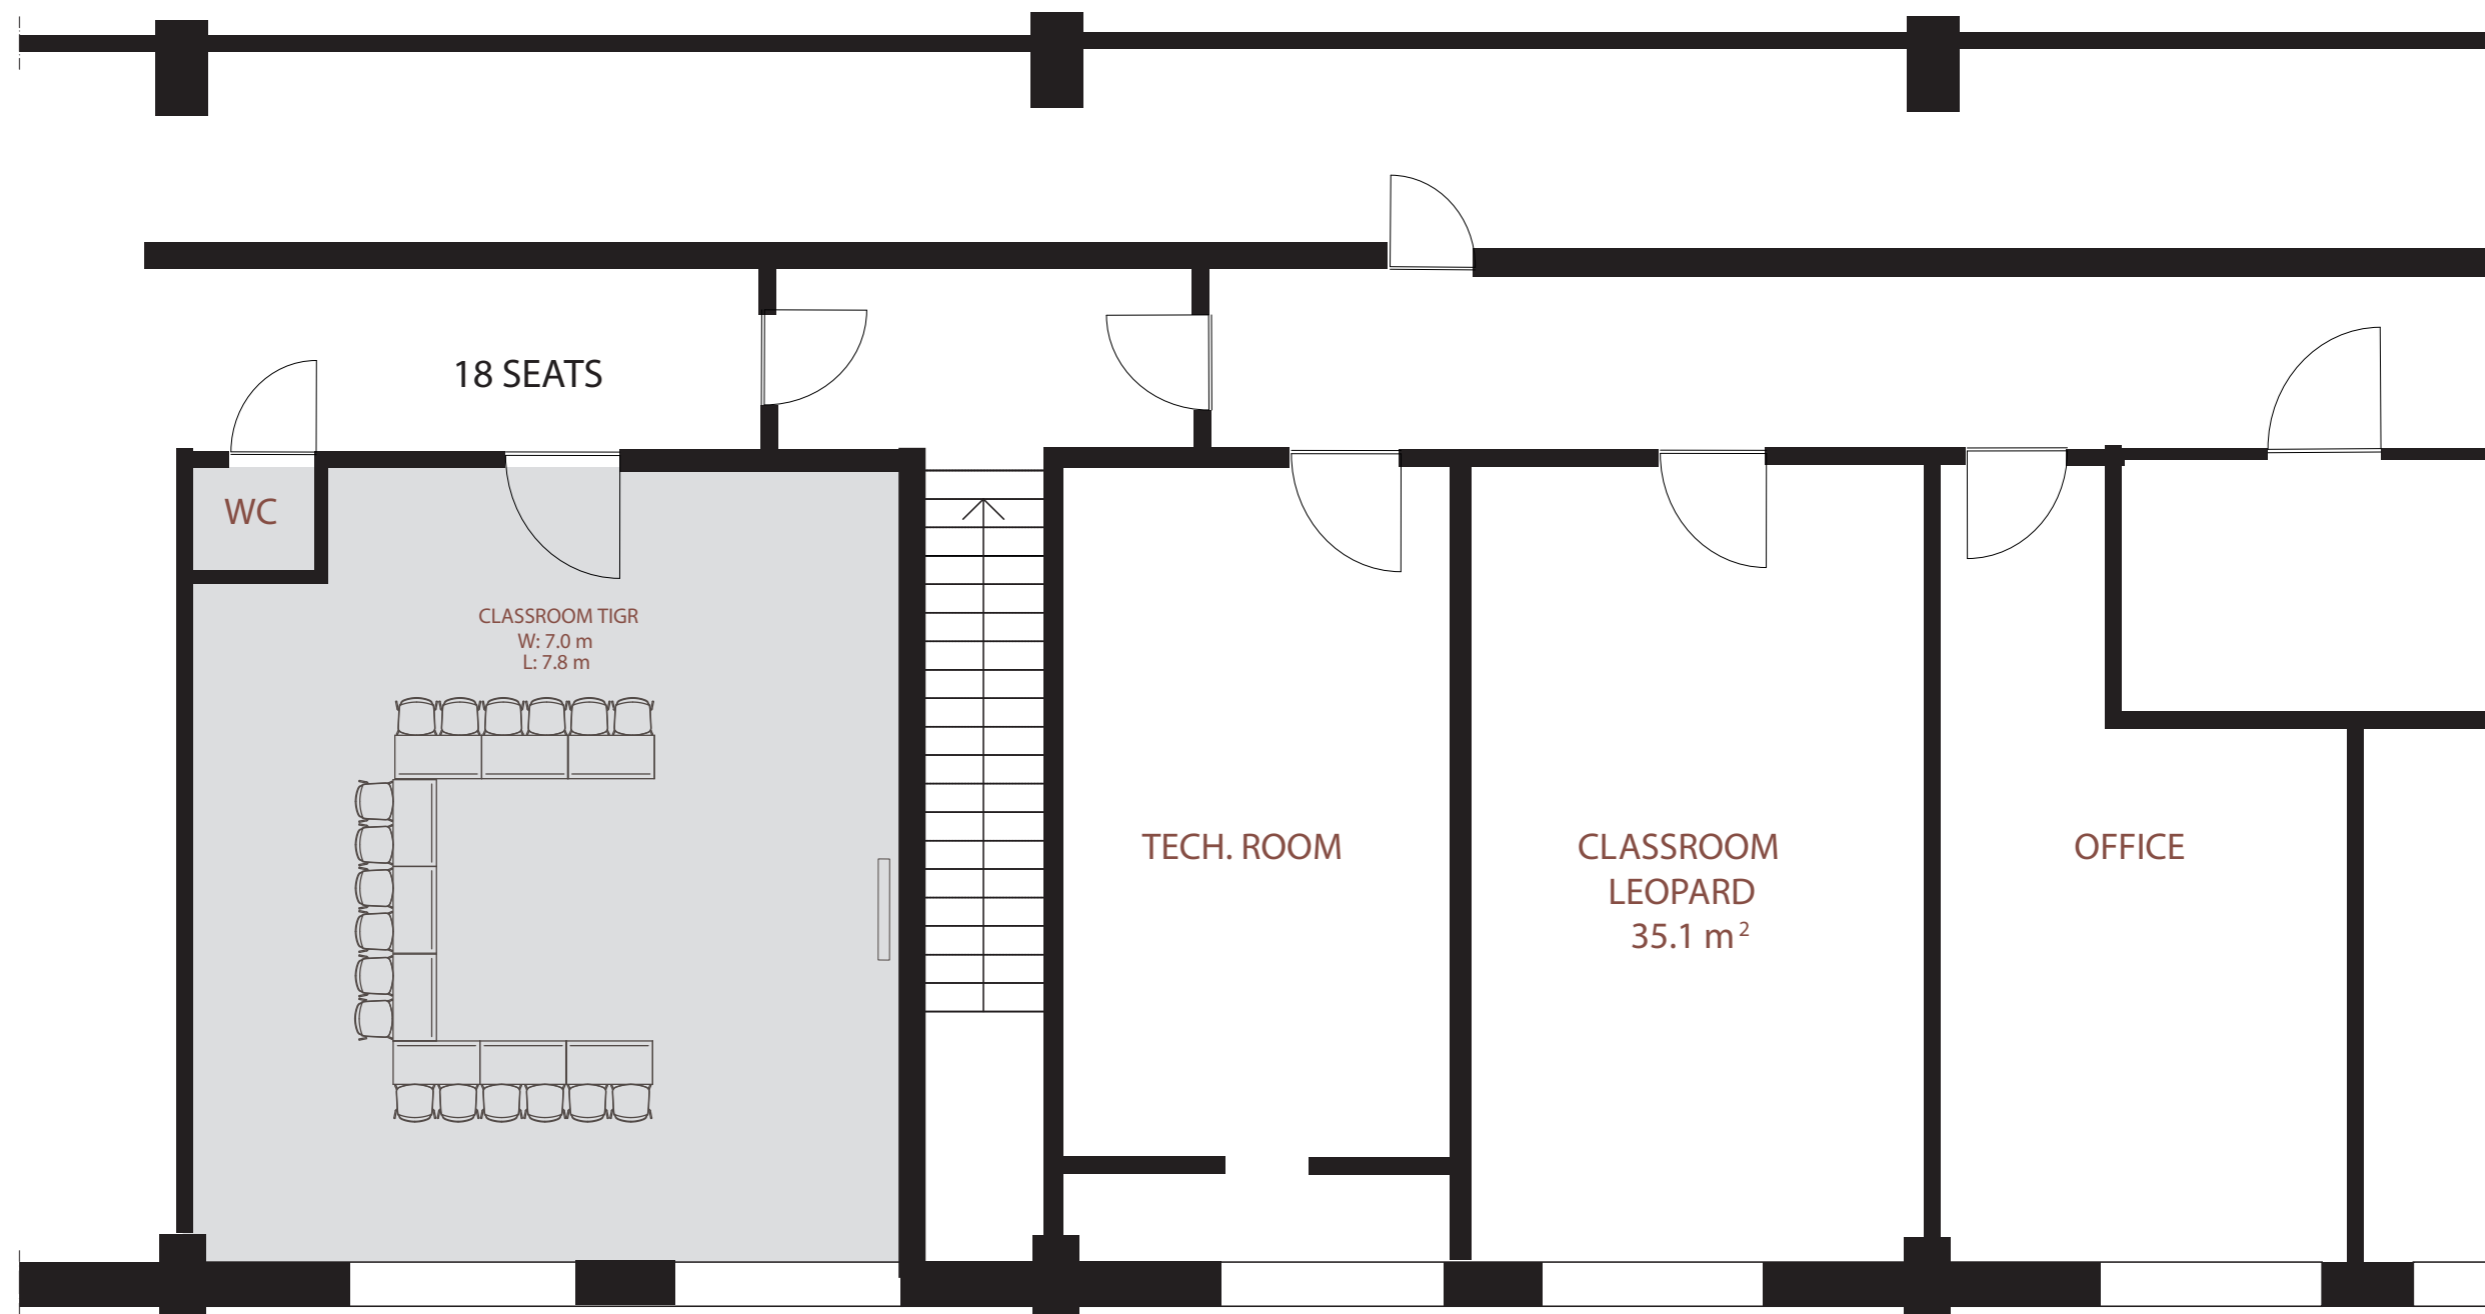

**NOBLESSNER FOUNDRY / PROTO INVENTION FACTORY**  
**CLASSROOM TIGR**

51,7 m<sup>2</sup>

1:75

Noblessner Park OÜ / Reg 14158153  
Peetri 10, Tallinn, Harjumaa 10415  
info@protofactory.ee

**NOBLESSNER FOUNDRY / PROTO INVENTION FACTORY**  
**CLASSROOM TIGR**