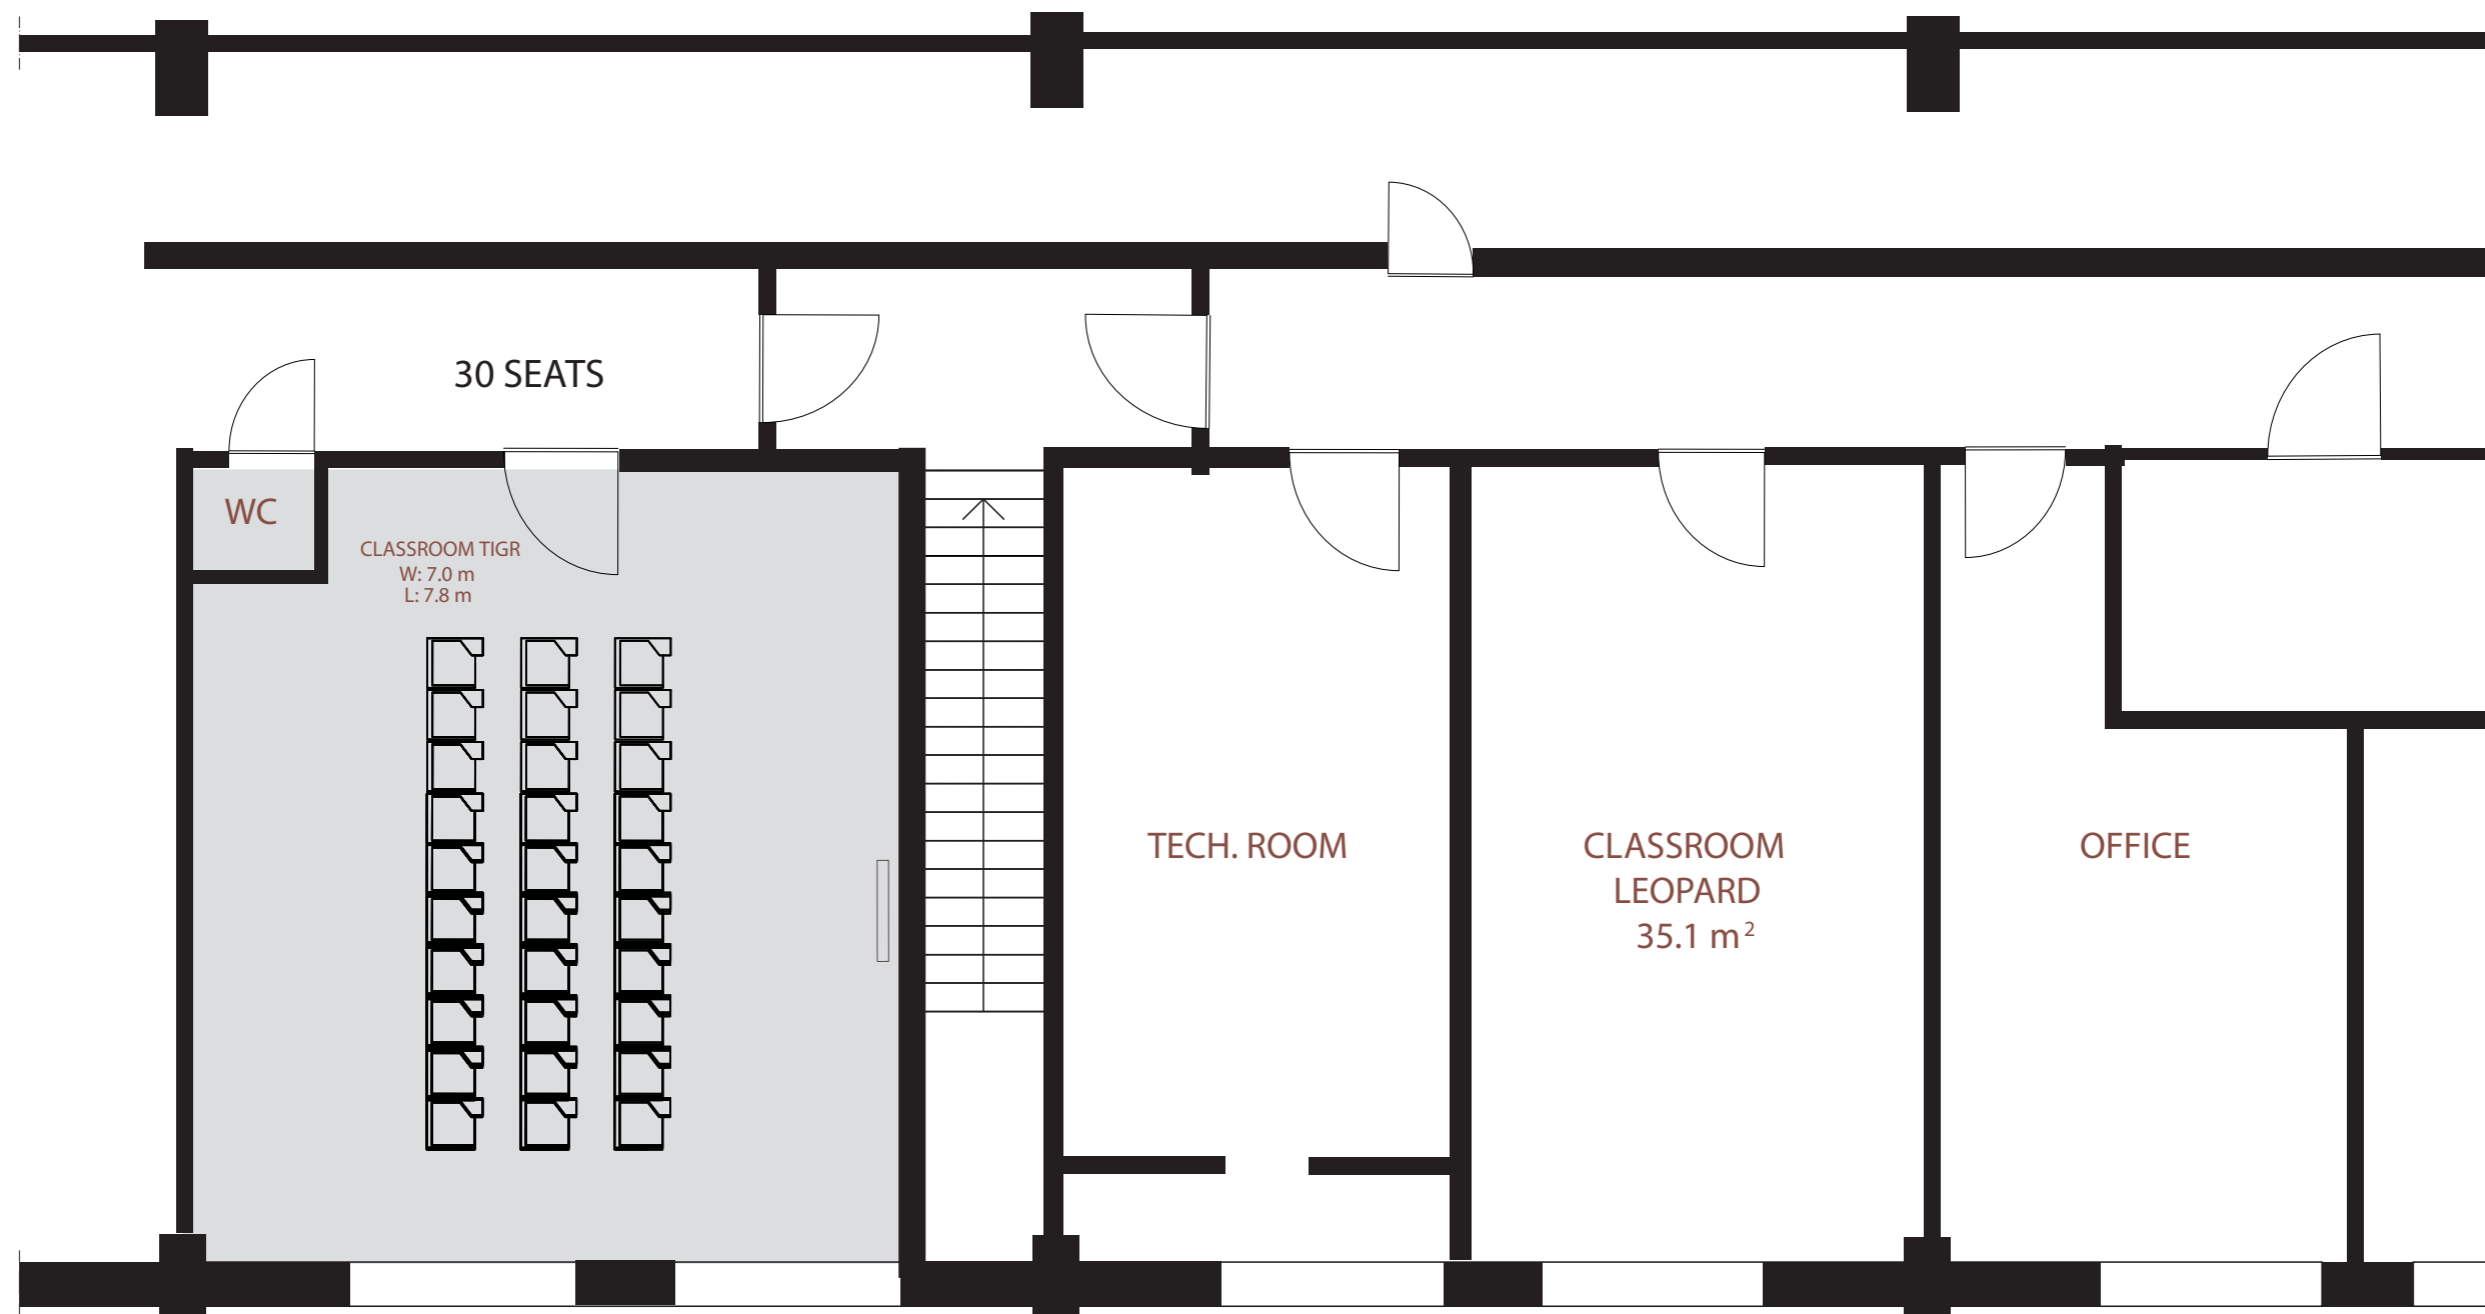

NOBLESSNER FOUNDRY / PROTO INVENTION FACTORY
CLASSROOM TIGR

51,7 m²

1:75

Noblessner Park OÜ / Reg 14158153
Peetri 10, Tallinn, Harjumaa 10415
info@protofactory.ee